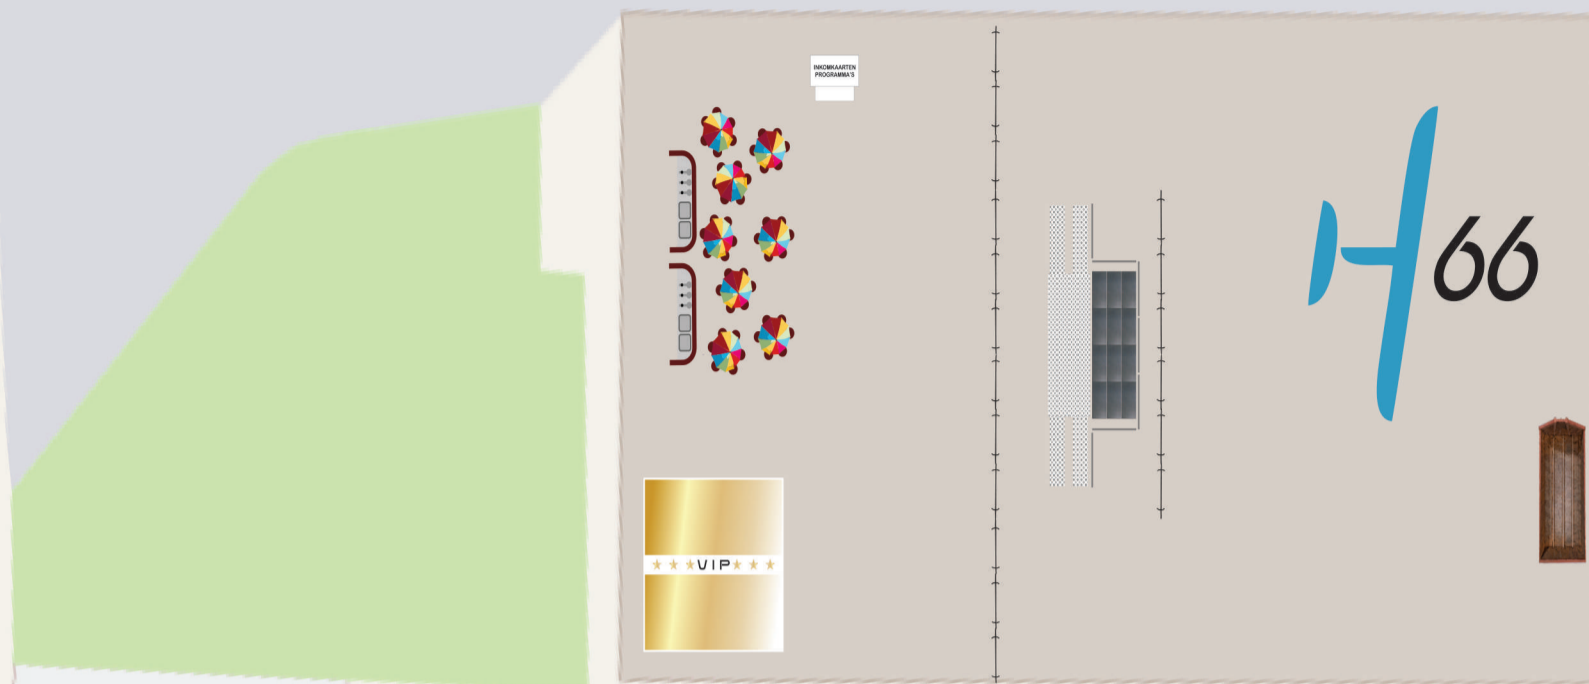

31
43
45
48
50
51
52
54
55

Lichtenberglaan

45
48
50
51
52
54
55
57
58
60
61
62
63
66

10m 10m

NOT AVAILABLE

Water

NOT AVAILABLE

Electricity

Lichtenberglaan

Lichtenberglaan

VIP BUSJES	Podium IN - OUT	10 + 18 + 27	11
------------	-----------------	--------------	----

Slowly Sideways

28 + 29	8	3	9 + 42	12
---------	---	---	--------	----

NO SAFETY NO RALLY
DON'T LEARN SAFETY BY ACCIDENT